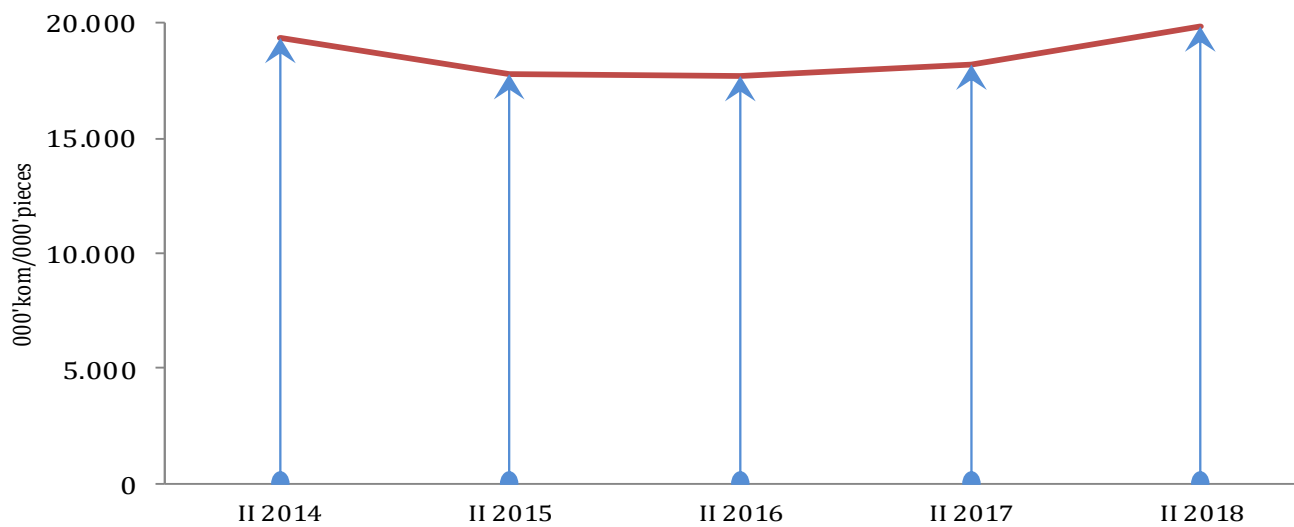

Grafikon 1. Pismonosne usluge, tisućama kom.
Graph 1. Letter services, 000pieces